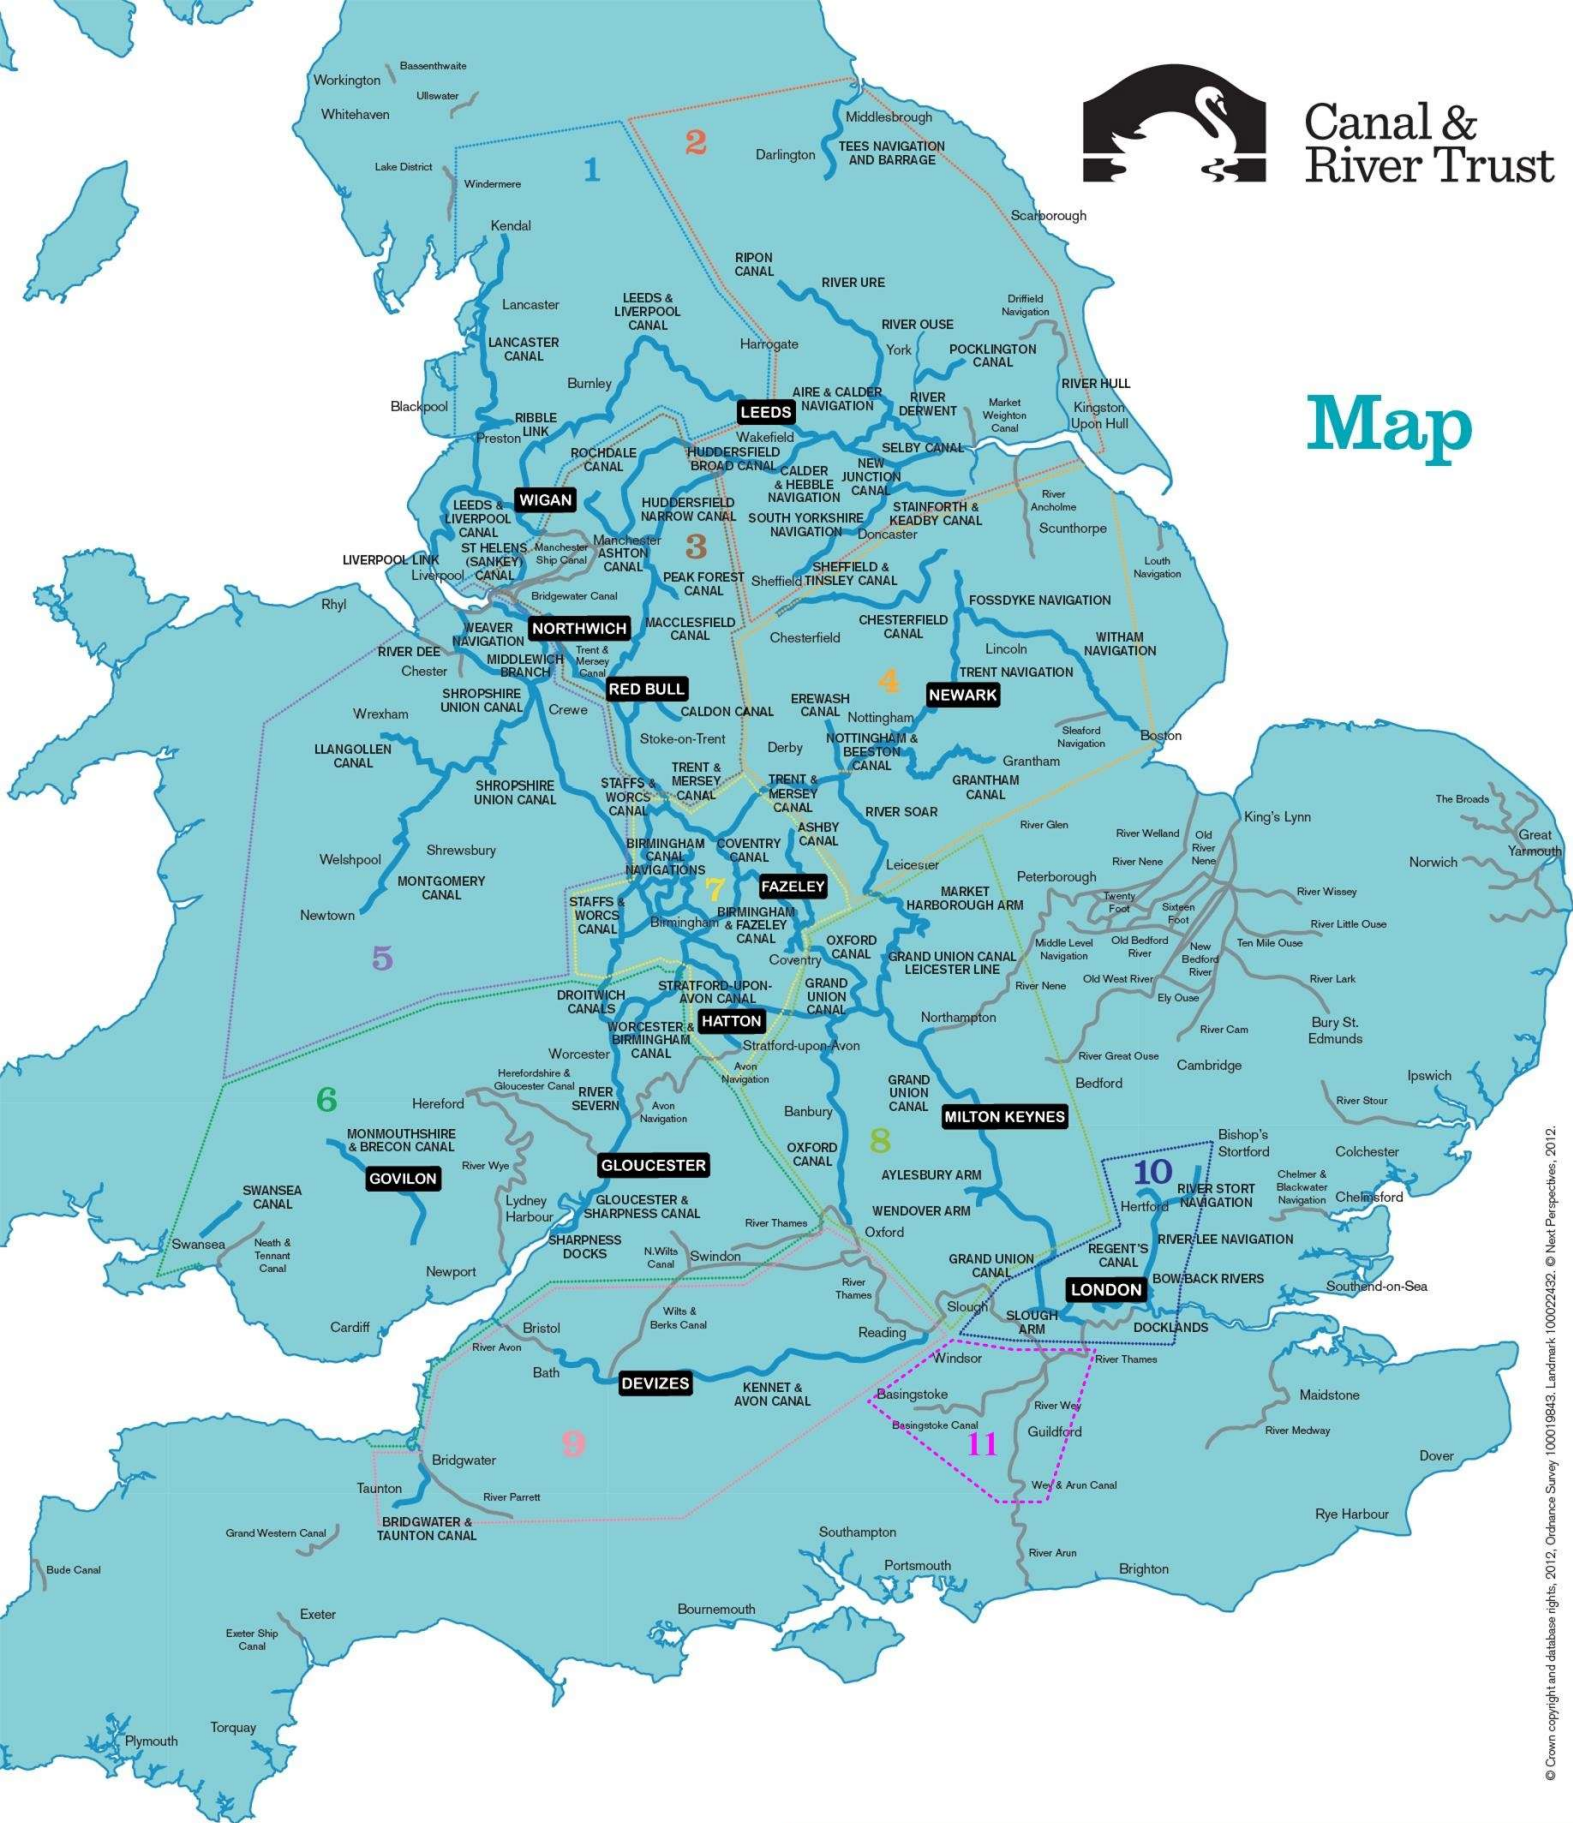

Map

© Crown copyright and database rights, 2012, Ordnance Survey 100019643. Landmark: 100022432. © Next Perspectives, 2012.

Waterway Partnership Areas

1. North West Waterways
2. North East Waterways
3. Manchester & Pennines Waterways
4. East Midlands Waterways
5. North Wales & Borders Waterways
6. South Wales & Severn Waterways
7. West Midlands Waterways
8. South East Waterways
9. Kennet & Avon Waterways
10. London Waterways

Map Key

- LONDON Canal & River Trust offices
- Canal & River Trust waterways
- AINA waterways

Canal & River Trust
First Floor North Station House
500 Elder Gate Milton Keynes MK9 1BB

T: 0303 040 4040

Registered charity 1146792

Waterway Partnerships not shown on map
All Wales Partnership
Museums and Attractions Partnership